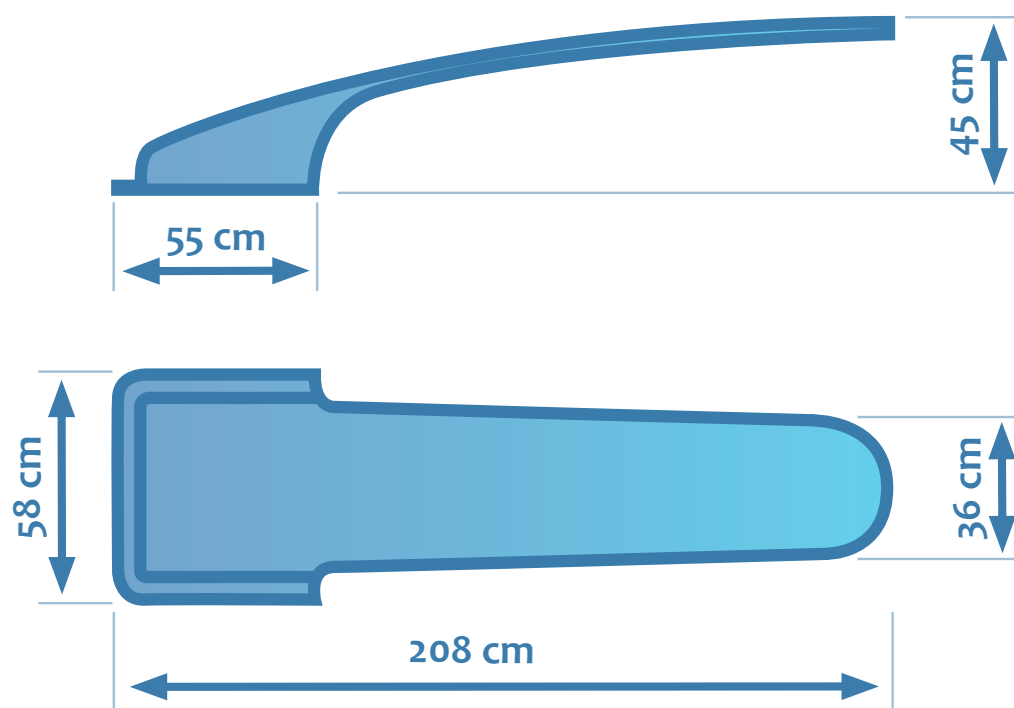

Springboard PRÁCTIC

Springboard made of polyester and fiberglass, with non-slip engraving on the surface.

High resistance to wear, humidity and UV rays.

For use in private pools. Supplied with anchors.

Recommended minimum age: 5 years

White
RAL 9016

Blue
RAL 5015

Springboard PRÁCTIC

Foundation & installation

Minimum recommended pool depth in the installation area 1,5 m. *

Installation accessories included.

* The foundation for the installation must at least comply with the characteristics of C20 / 25 concrete according to ENV206.