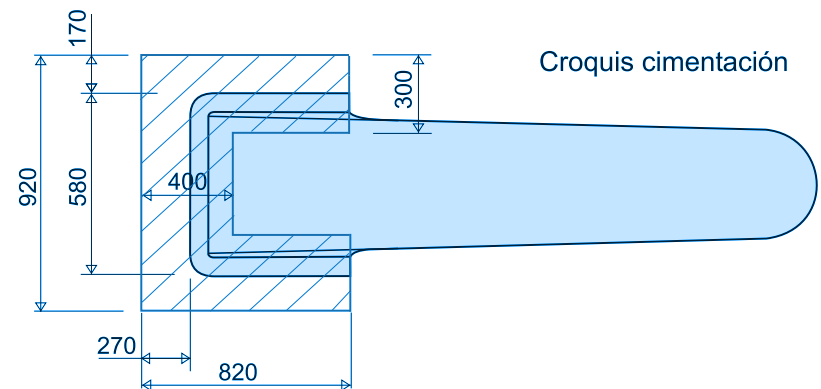

Springboard PRÁCTIC

Springboard made of polyester and fiberglass, with non-slip engraving on the surface.

High resistance to wear, humidity and UV rays.

For use in private pools. Supplied with anchors.

Recommended minimum age: 5 years

White
RAL 9016

Blue
RAL 5015

Springboard PRÁCTIC

Foundation & installation

Minimum recommended pool depth in the installation area 1,5 m. *

Installation accessories included.

* The foundation for the installation must at least comply with the characteristics of C20 / 25 concrete according to ENV206.