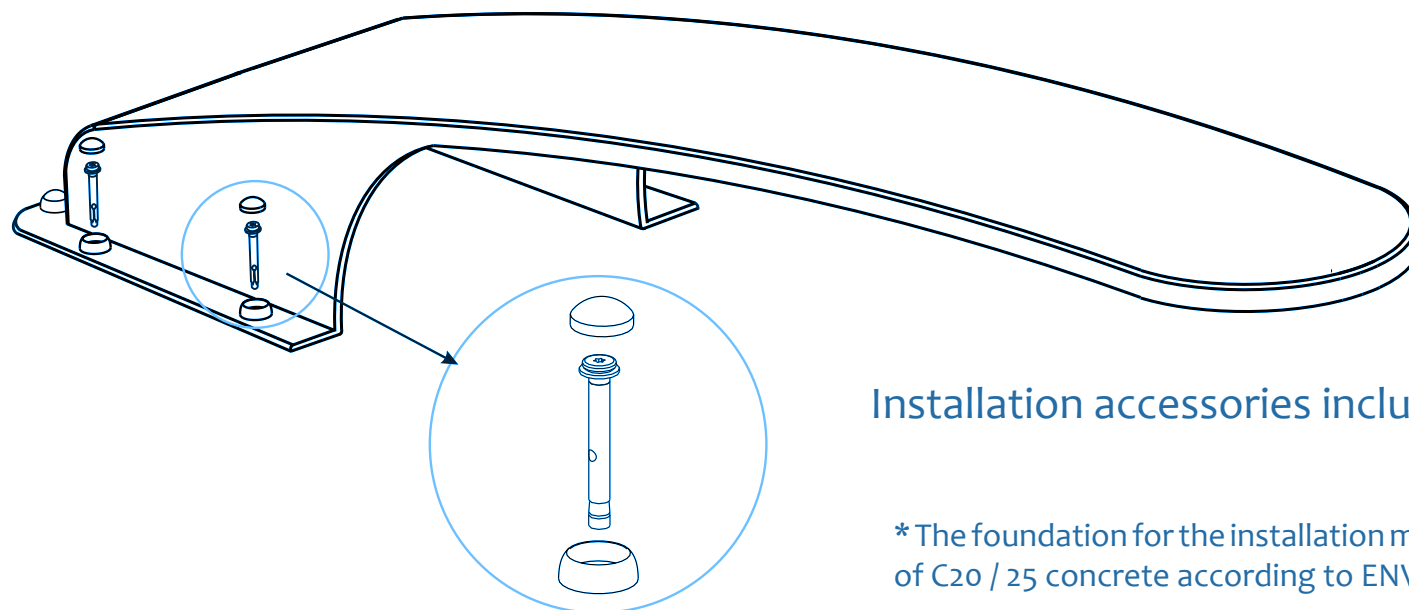

White
RAL 9016

Blue
RAL 5015

Springboard PRÁCTIC

Foundation & installation

Minimum recommended pool depth in the installation area 1,5 m. *

Installation accessories included.

* The foundation for the installation must at least comply with the characteristics of C20 / 25 concrete according to ENV206.