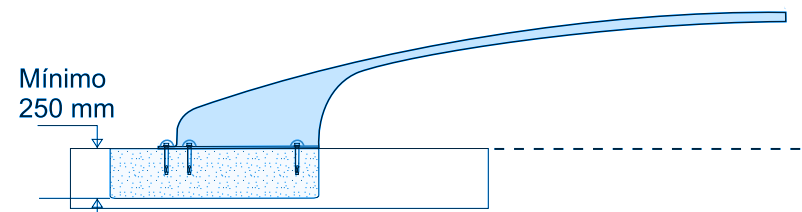

Springboard PRÁCTIC

Springboard made of polyester and fiberglass, with non-slip engraving on the surface.

High resistance to wear, humidity and UV rays.

For use in private pools. Supplied with anchors.

Recommended minimum age: 5 years

White
RAL 9016

Blue
RAL 5015

Springboard PRÁCTIC

Foundation & installation

Minimum recommended pool depth in the installation area 1,5 m. *

Installation accessories included.

* The foundation for the installation must at least comply with the characteristics of C20 / 25 concrete according to ENV206.