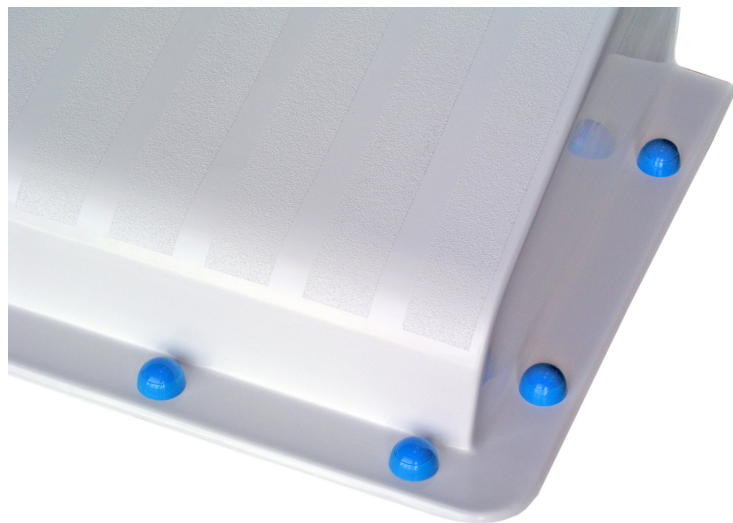

Springboard PRÁCTIC

Springboard made of polyester and fiberglass, with non-slip engraving on the surface.

High resistance to wear, humidity and UV rays.

For use in private pools. Supplied with anchors.

Recommended minimum age: 5 years

White
RAL 9016

Blue
RAL 5015

Springboard PRÁCTIC

Foundation & installation

Minimum recommended pool depth in the installation area 1,5 m. *

Installation accessories included.

* The foundation for the installation must at least comply with the characteristics of C20 / 25 concrete according to ENV206.